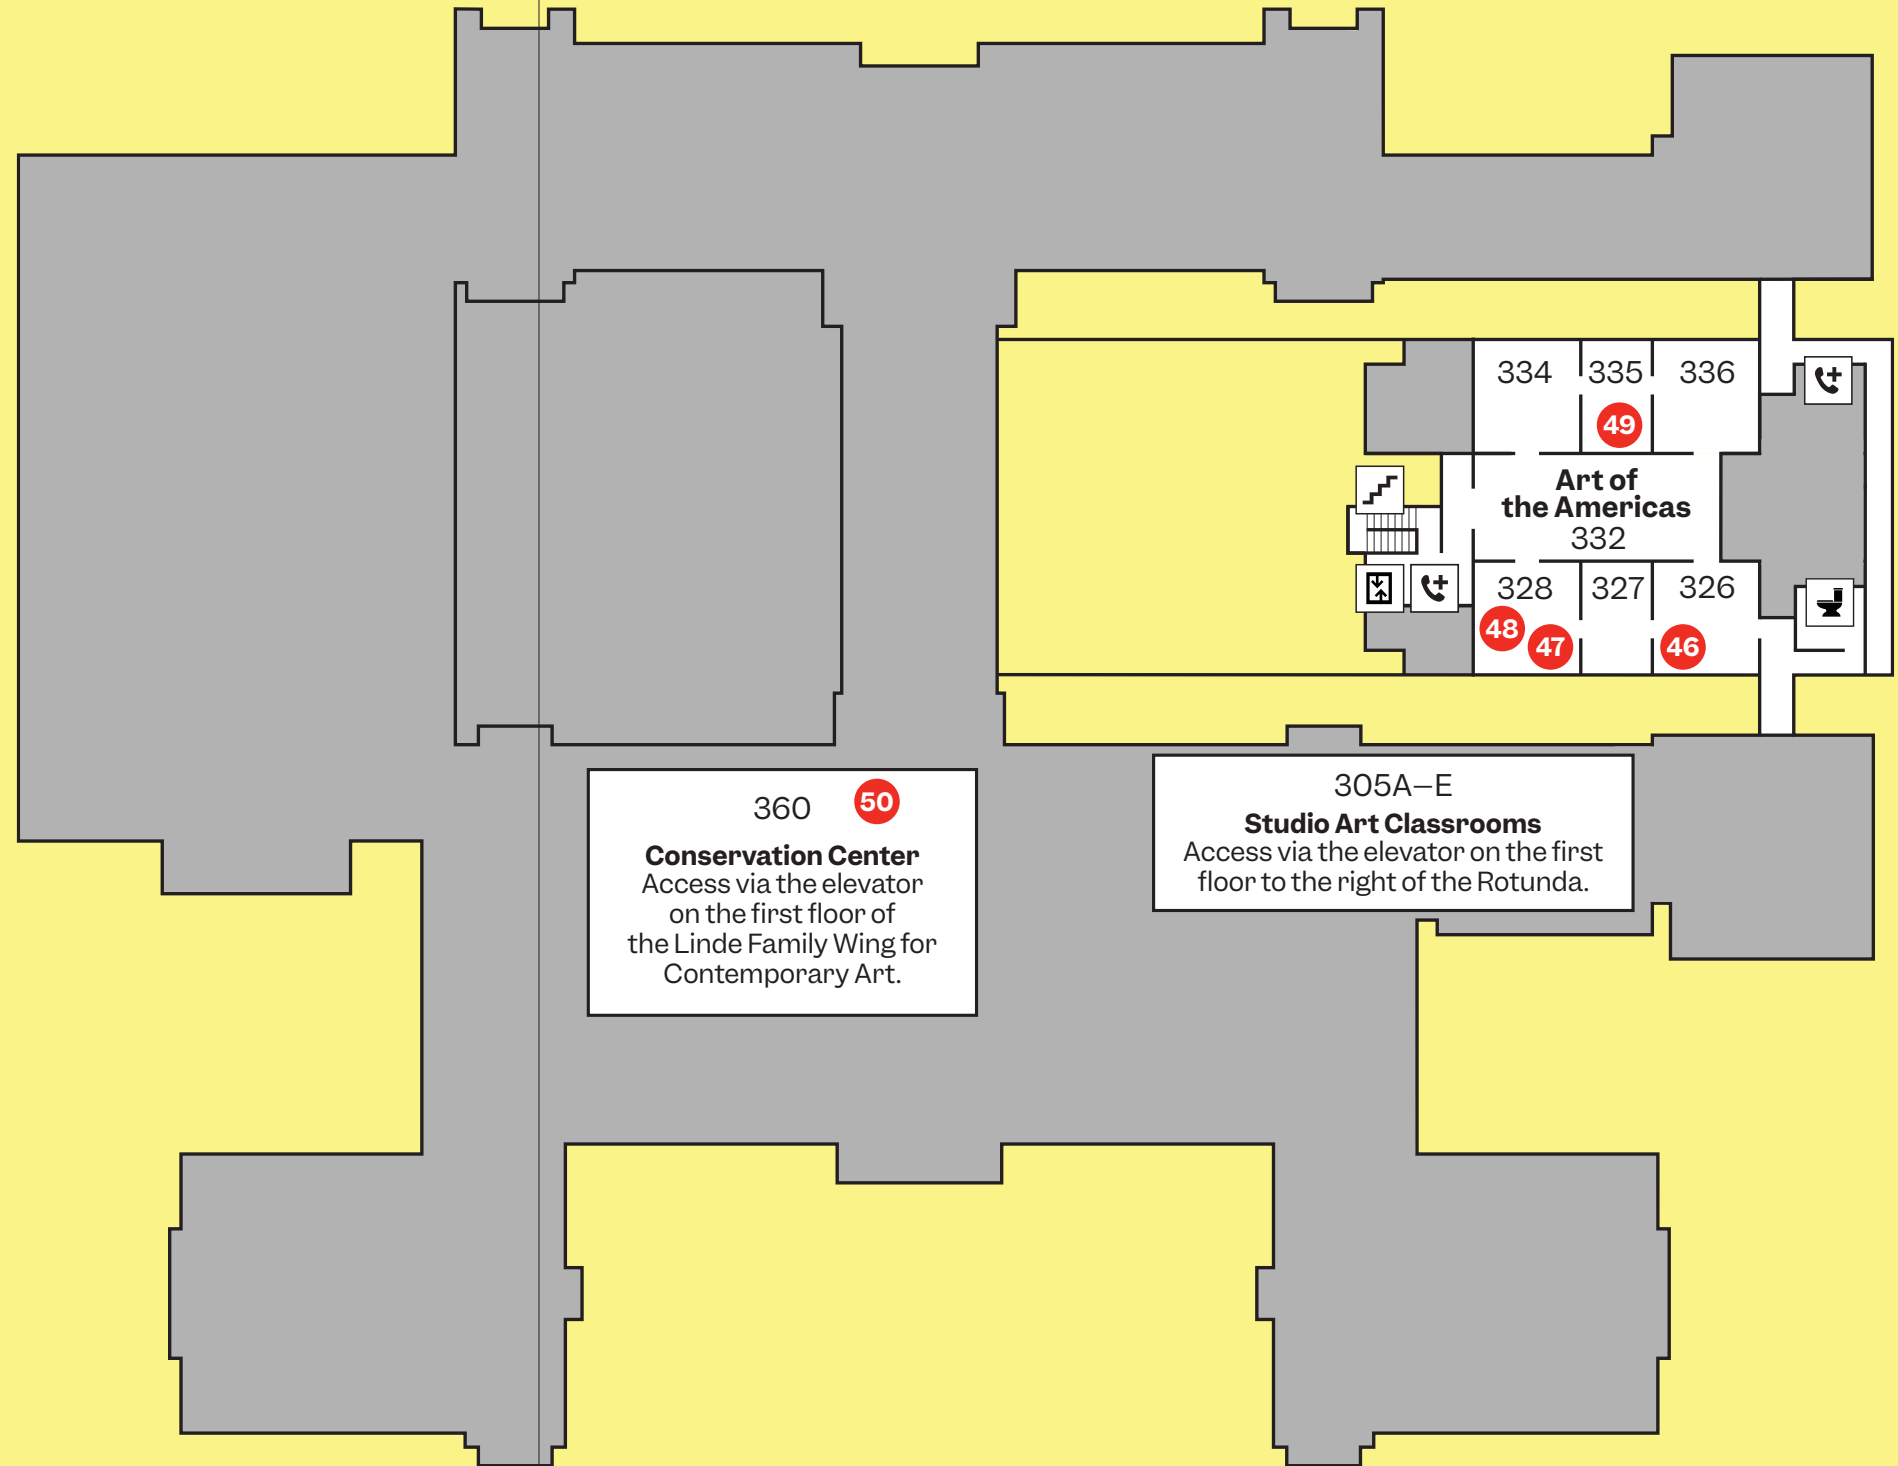

MFA Floral Design Volunteers

V6 Entrance to Gallery 250, near Rotunda

123 Open Galleries	Accessible Entrance	Water Fountain	Shop
Restrooms	Dining	Stairs	Coat Check
Nursing Room	Emergency Call Box	Elevator	Information

▶ Level 3

Designers

- 46 The Garden Club of the Back Bay
- 47 The Driftwood Garden Club
- 48 Danvers Garden Club
- 49 Norwood Evening Garden Club
- 50 Wayland Garden Club

360 **50**
Conservation Center
 Access via the elevator
 on the first floor of
 the Linde Family Wing for
 Contemporary Art.