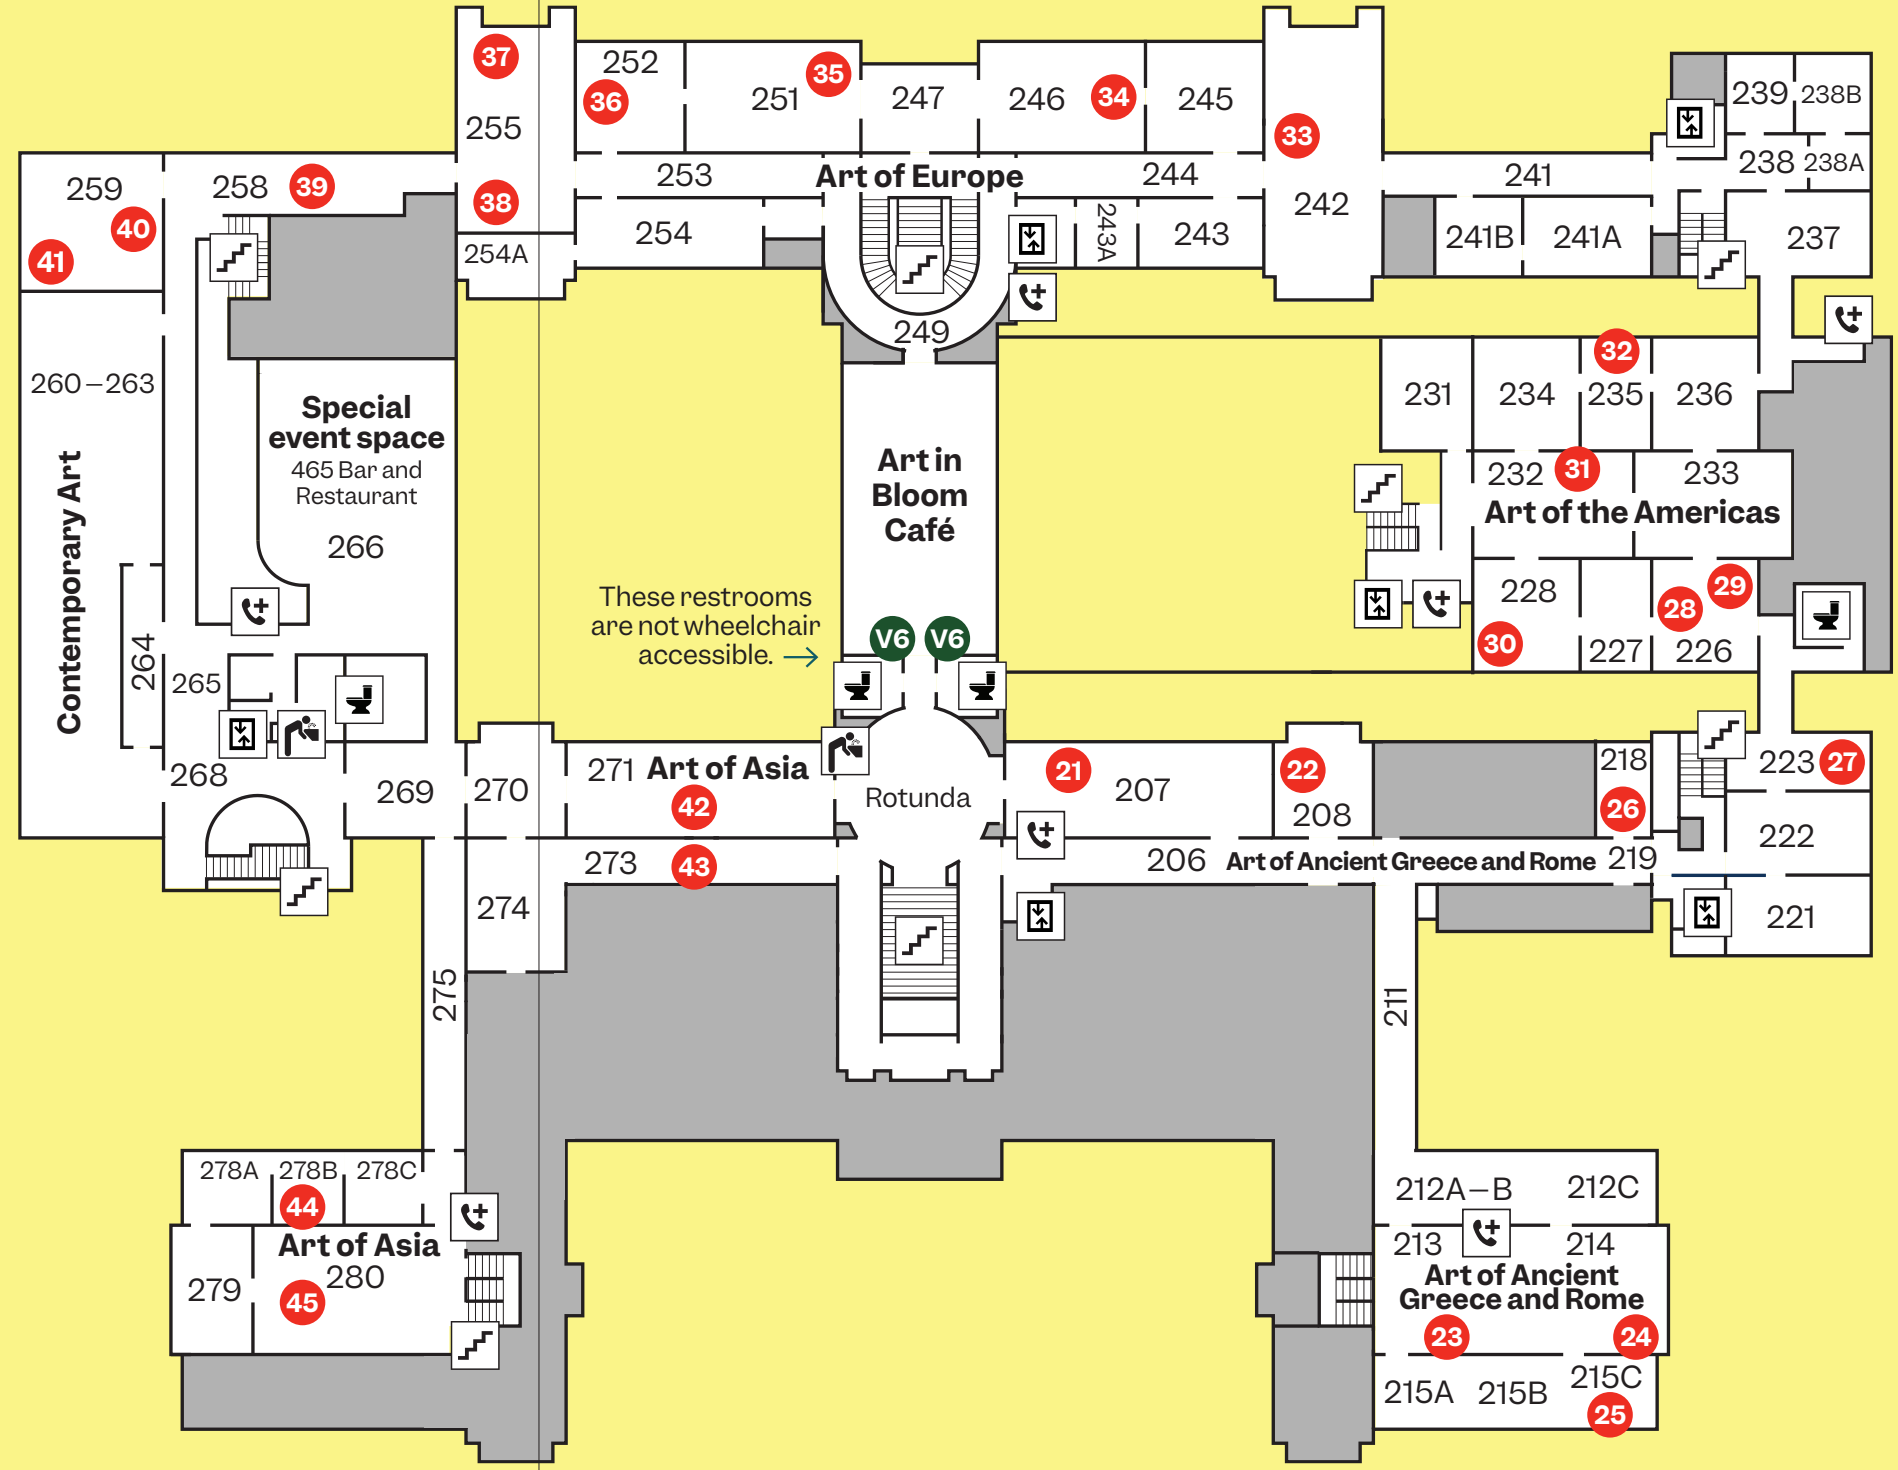

Professional Designers

- P1 O Luxe Design
- P2 Rafael Floral and Event Design
- P3 Bluebird Bouquets
- P4 33 Munroe

MFA Floral Design Volunteers

- V1 Huntington Avenue Entrance Lobby
- V2 Outside Gallery 104
- V3 Sharf Visitor Center
- V4 New American Café
- V5 Near Linde Family Wing Entrance;
Tactile Floral Arrangement

Open Galleries	Accessible Entrance	Water Fountain	Shop
Restrooms	Dining	Stairs	Coat Check
Nursing Room	Emergency Call Box	Elevator	Information

▶ Level 2

Designers

- 21 The Hull Garden Club
- 22 Lincoln Garden Club
- 23 Wellesley Gardeners' Guild
- 24 Ohara School of Ikebana Boston Study Group
- 25 Garden Club of Concord
- 26 Waltham Garden Club
- 27 The Weston Garden Club Evening Group
- 28 Weston Garden Club
- 29 Winchester Home and Garden Club
- 30 Hills Garden Club of Wellesley
- 31 Belmont Garden Club
- 32 North Shore Garden Club of MA
- 33 Fox Hill Garden Club
- 34 Cambridge Plant & Garden Club
- 35 Weymouth Garden Club
- 36 Spade and Trowel Garden Club, Andover
- 37 Southborough Gardeners
- 38 Chestnut Hill Garden Club
- 39 Community Garden Club of Cohasset
- 40 Noanett Garden Club
- 41 Sudbury Garden Club
- 42 Ikenobo Ikebana Society of Boston
- 43 Floral Lab
- 44 The Garden Club of Hingham
- 45 Beacon Hill Garden Club

MFA Floral Design Volunteers

V6 Entrance to Gallery 250, near Rotunda

123 Open Galleries	Accessible Entrance	Water Fountain	Shop
Restrooms	Dining	Stairs	Coat Check
Nursing Room	Emergency Call Box	Elevator	Information