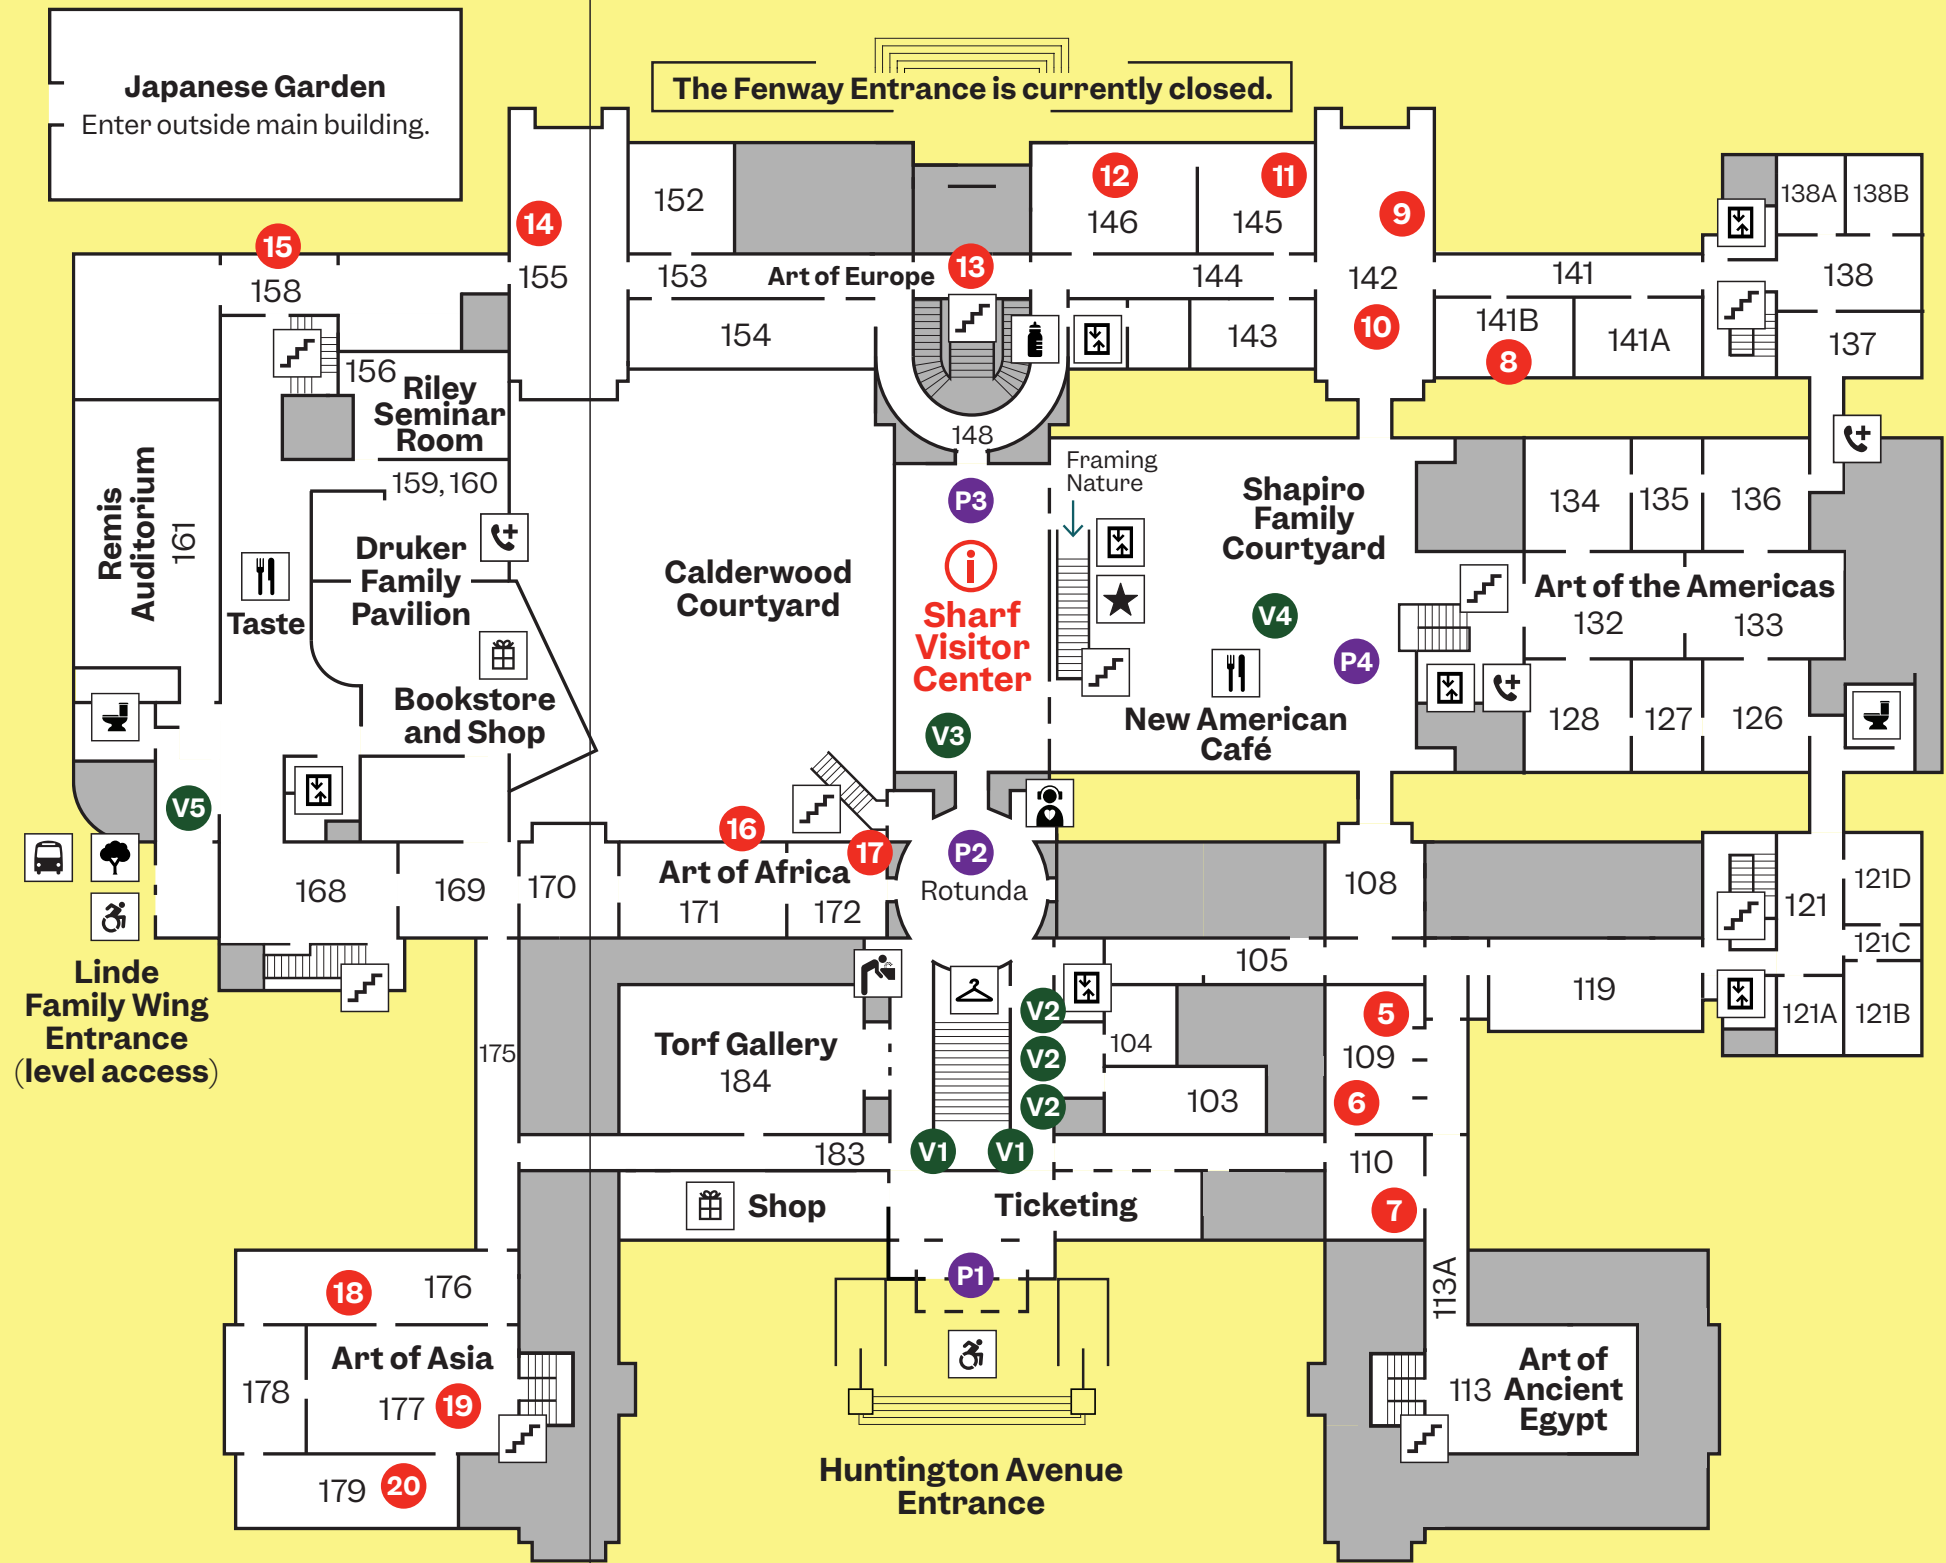

Level 1

Designers

- 5 The Cohasset Garden Club
- 6 Garden Club Federation of MA Judges' Council
- 7 Wollaston Garden Club
- 8 Houghs Neck Garden Club
- 9 Beth Shalom Garden Club
- 10 Thursday Garden Club of Sudbury
- 11 East Bridgewater Garden Club
- 12 Worcester Garden Club
- 13 Milton Garden Club
- 14 Country Garden Club of Weston
- 15 The Centerpiece Flower Shop
- 16 Boston Junior League Garden Club
- 17 MFA Teen Programs: STEAM Team
- 18 Winchester Garden Club
- 19 Scituate Garden Club
- 20 Vinfen's Gateway Arts

Professional Designers

- P1 O Luxe Design
- P2 Rafael Floral and Event Design
- P3 Bluebird Bouquets
- P4 33 Munroe

MFA Floral Design Volunteers

- V1 Huntington Avenue Entrance Lobby
- V2 Outside Gallery 104
- V3 Sharf Visitor Center
- V4 New American Café
- V5 Near Linde Family Wing Entrance;
Tactile Floral Arrangement