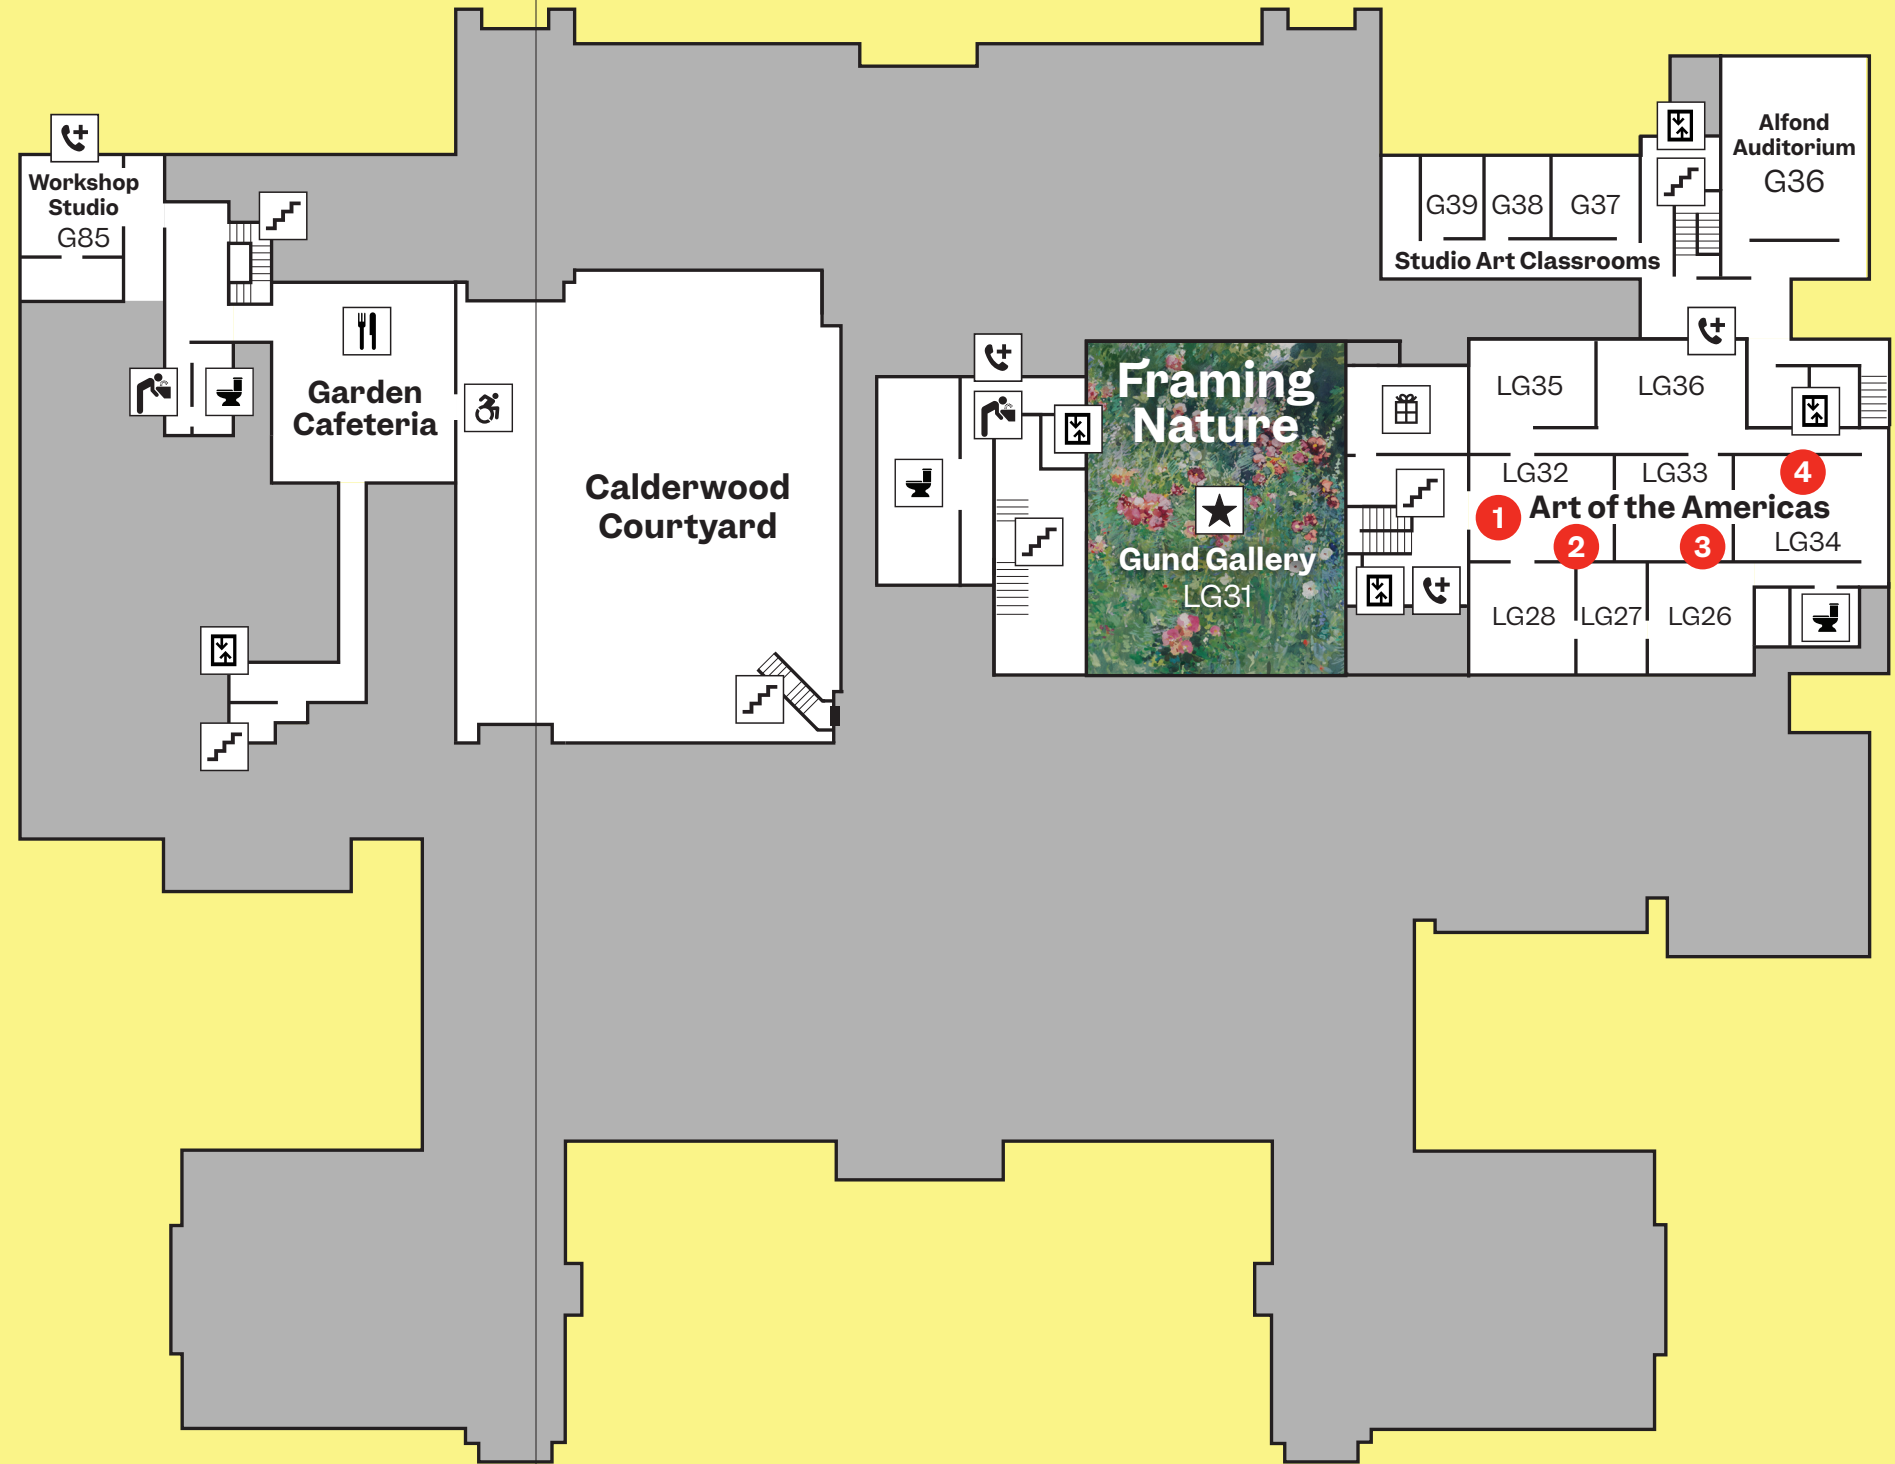

▶ Levels G/LG

Designers

1. 1 Acton Garden Club
2. 2 West Concord Green Thumbs
3. 3 Easton Garden Club
4. 4 Framingham Garden Club

Framing Nature
Gardens and Imagination

Don't miss our special exhibition on view through June 28!

Visit any ticket desk to reserve your timed-entry ticket.

▶ Gund Gallery, LG31 ★
▶ Through June 28

123 Open Galleries	Accessible Entrance	Water Fountain	Shop
Restrooms	Dining	Stairs	Coat Check
Nursing Room	Emergency Call Box	Elevator	Information